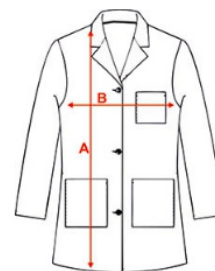

## Colour Options

White

Pink

Lt. Blue

A - Length B - Chest

Full Dust Coat Size Chart						
Size In Inches	40	42	44	46	48	50
CHEST	24	24.5	25	25.5	26	26.5
LENGTH	44	44.5	45	45.5	46	46.5

A - Length B - Chest

Half Dust Coat Size Chart						
Size In Inches	40	42	44	46	48	50
CHEST	24	24.5	25	25.5	26	26.5
LENGTH	33	33.5	34	34.5	35	35.5