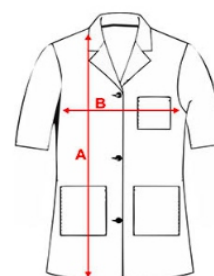

## Colour Options

White

Pink

Lt. Blue

A - Length B - Chest

Full Dust Coat Size Chart						
Size In Inches	40	42	44	46	48	50
CHEST	24	24.5	25	25.5	26	26.5
LENGTH	44	44.5	45	45.5	46	46.5

A - Length B - Chest

Half Dust Coat Size Chart						
Size In Inches	40	42	44	46	48	50
CHEST	24	24.5	25	25.5	26	26.5
LENGTH	33	33.5	34	34.5	35	35.5