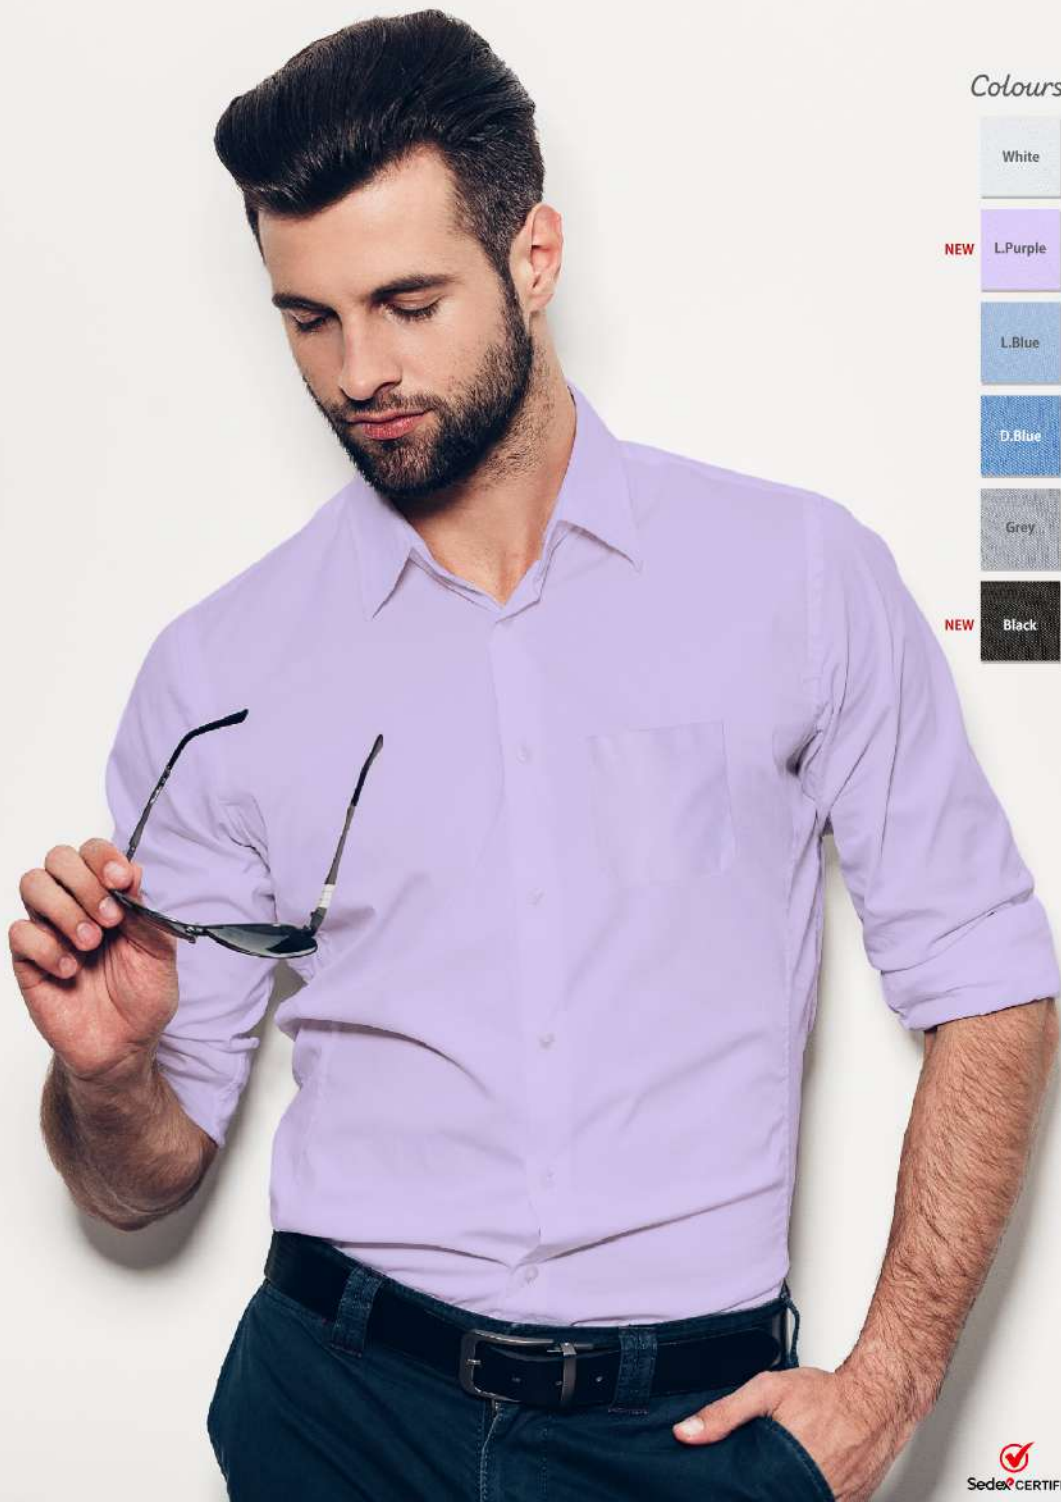

Solo Formali

OXFORD-OX

- Cotton Rich - Colour Fast - Pre-Shrunk

THE PERFECT BALANCE OF
STYLE AND COMFORT.

Colours:

- White
- NEW** L.Purple
- L.Blue
- D.Blue
- Grey
- NEW** Black

MEN'S SHIRT SIZE SPECS

Size Chart